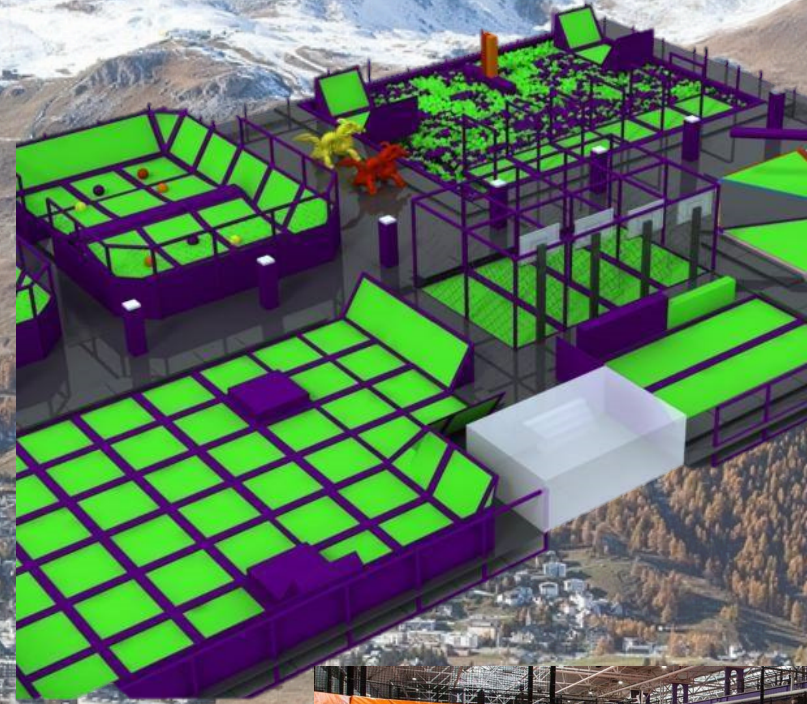

A. Moritz

Im Jahr 2030

Inhalt

- Snowpark
- Trampolinhalle
- Kino
- Edy
- Eishalle

Snowpark

- Traisfluors
- Rail/Kicker-session

Trampolinhalle

- Bei der San Gian wiese.
- Für Freeskier und Snowborder zum Trainieren
- Zum spass

Kino

- Neben der Reithalle
- Übergangskino soll weg

Edy

- Als Seebadi brauchen

Eishalle

- Jetzige Eishalle überdachen oder neue bauen lassen

An aerial photograph of a mountain valley at dusk. The mountains are covered in snow and partially shrouded in mist. A town in the valley is illuminated with warm, golden lights, which reflect on a lake in the center. The foreground is dominated by dense evergreen forests. The overall atmosphere is serene and majestic.